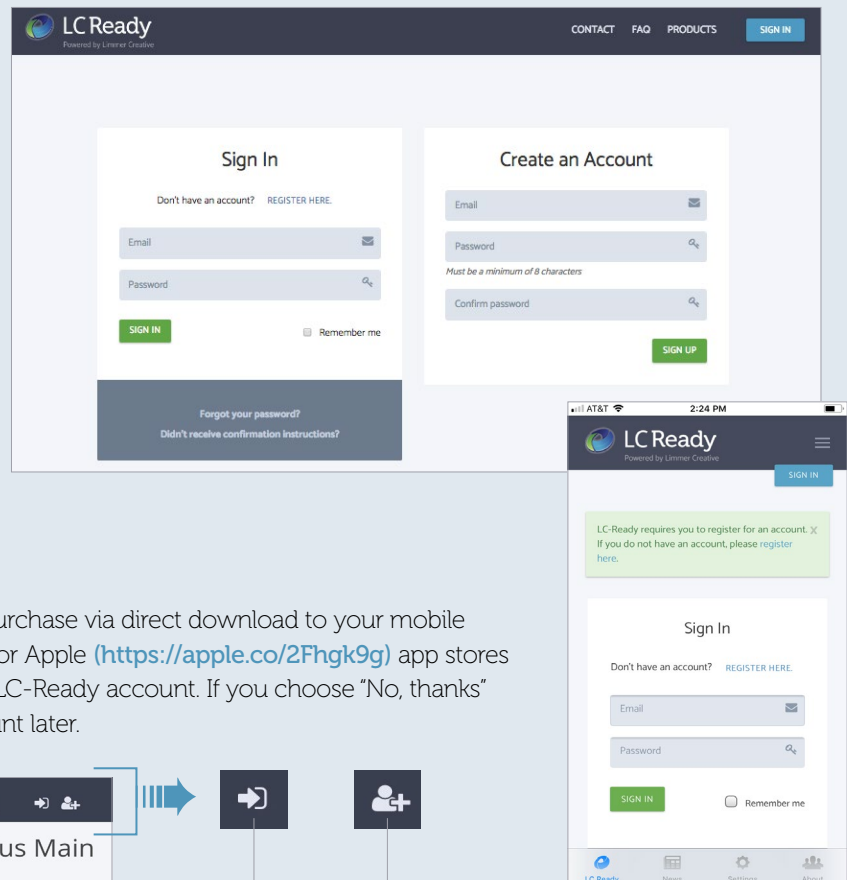

LC-Ready has a variety of ways to use apps – including through a web browser on your computer or mobile device, through the free LC-Ready mobile app, and direct app downloads through the Google Play or Apple app stores. By creating an LC-Ready account you are enabling syncing across all platforms.

LC-READY.COM AND LC-READY MOBILE APP

When you purchase apps via LC-Ready.com, they automatically become available when you log into the free LC-Ready app on your mobile device. Just sign in and begin studying! You cannot purchase apps within the LC-Ready mobile app – so when you're ready to upgrade to EMT PASS or begin training for your Paramedic license, head over to LC-Ready.com to purchase additional apps.