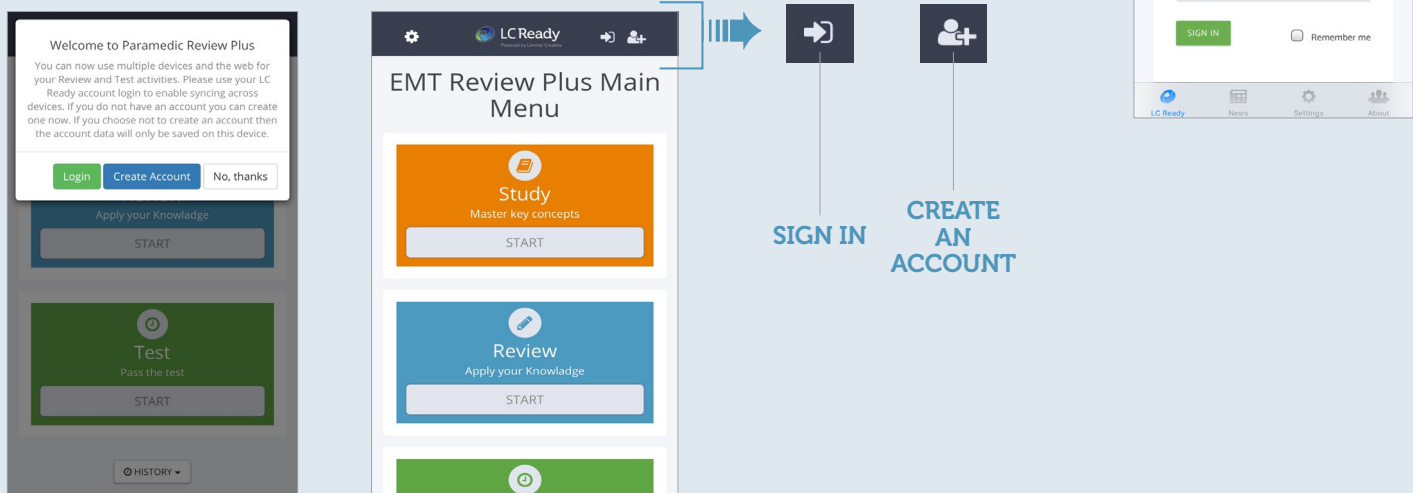

GOOGLE AND APPLE APPS

To enable syncing across all platforms, when you purchase via direct download to your mobile device through the Google (<http://bit.ly/2EiUVdU>) or Apple (<https://apple.co/2Fhgk9g>) app stores you must create an account or login to an existing LC-Ready account. If you choose "No, thanks" you will have the option to login or create an account later.